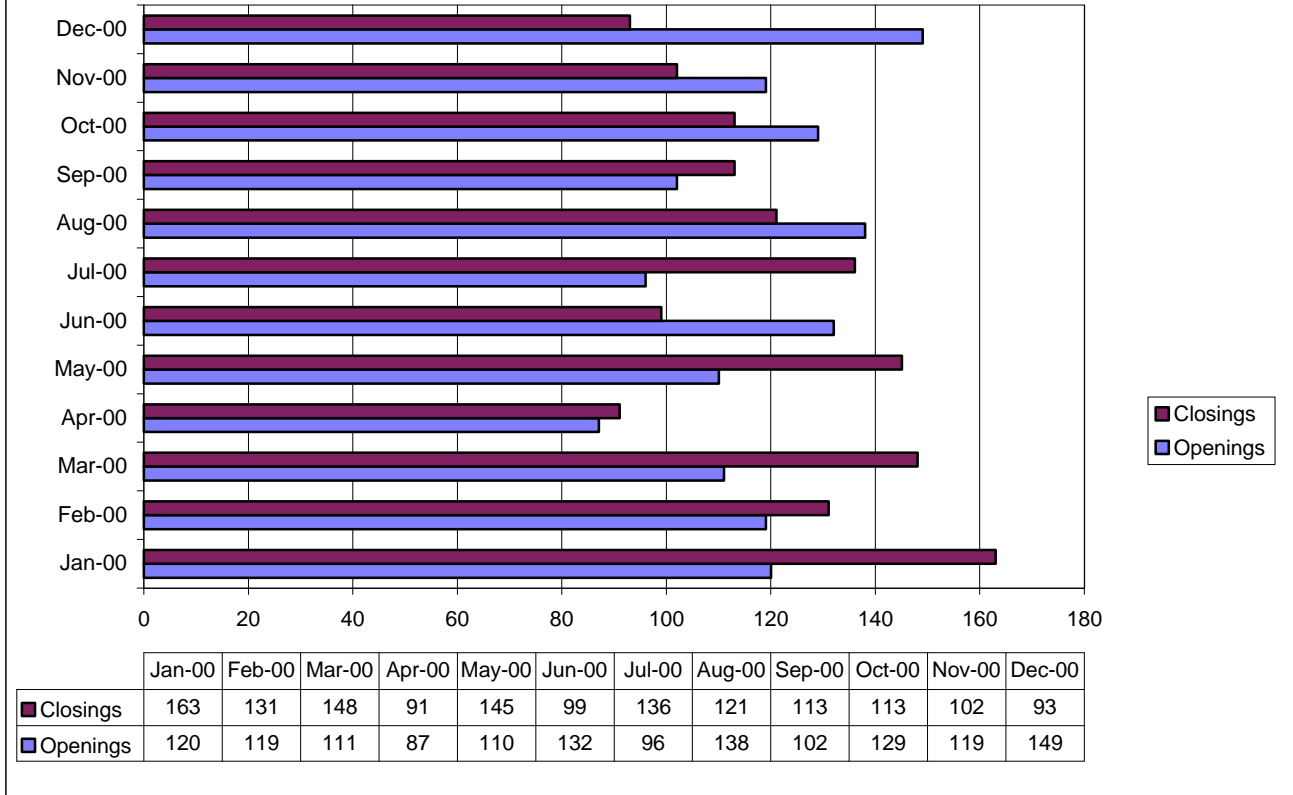

## United States Bankruptcy Court Western District of Tennessee

**Adversary Openings & Closings  
January 1, 2000 - December 31, 2000**

**United States Bankruptcy Court  
Western District of Tennessee**

**Bankruptcy Case Filings and Closings Five Year Comparison  
12 Month Period Ending 12/31/2000 and Prior 12 Month Intervals**