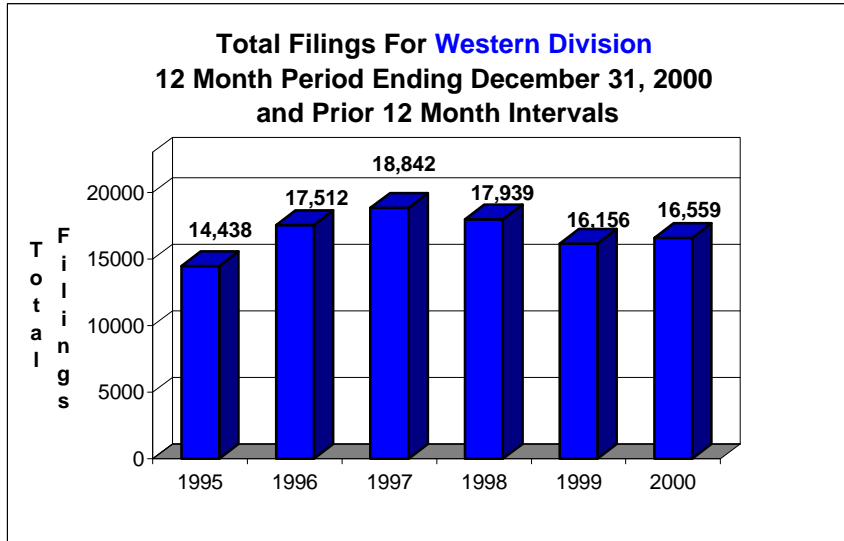

**United States Bankruptcy Court  
Western District of Tennessee**

**United States Bankruptcy Court  
Western District of Tennessee**

**Bankruptcy Case Filings  
January 1, 2000 thru December 31, 2000**

**Bankruptcy Case Filings  
January 1, 1999 thru December 31, 1999**

**Bankruptcy Case Filings  
January 1, 1998 thru December 31, 1998**

**Bankruptcy Case Filings  
January 1, 1997 thru December 31, 1997**

## United States Bankruptcy Court Western District of Tennessee

**NOTE:** Calendar Year consists of January 1, 2000 thru December 31, 2000, etc.