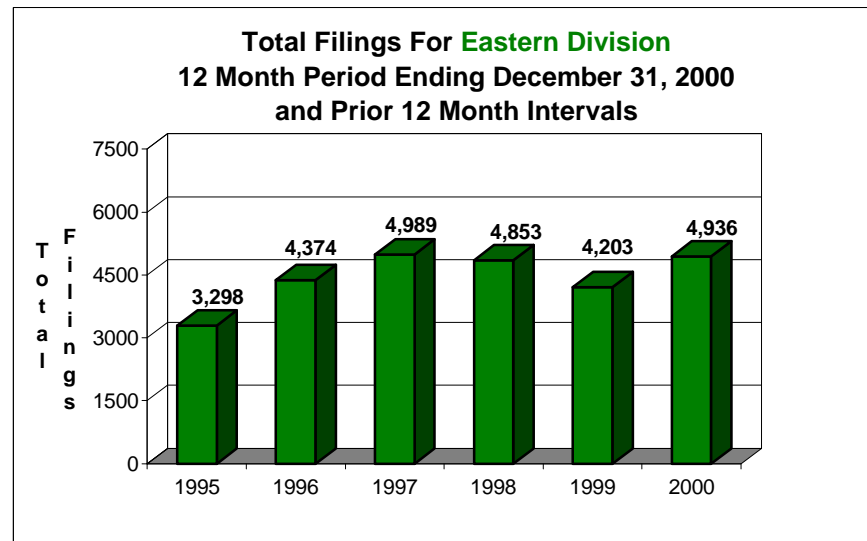

**Bankruptcy Case Filings  
January 1, 1999 thru December 31, 1999**

**Bankruptcy Case Filings  
January 1, 1998 thru December 31, 1998**

**Bankruptcy Case Filings  
January 1, 1997 thru December 31, 1997**

## United States Bankruptcy Court Western District of Tennessee

**NOTE:** Calendar Year consists of January 1, 2000 thru December 31, 2000, etc.