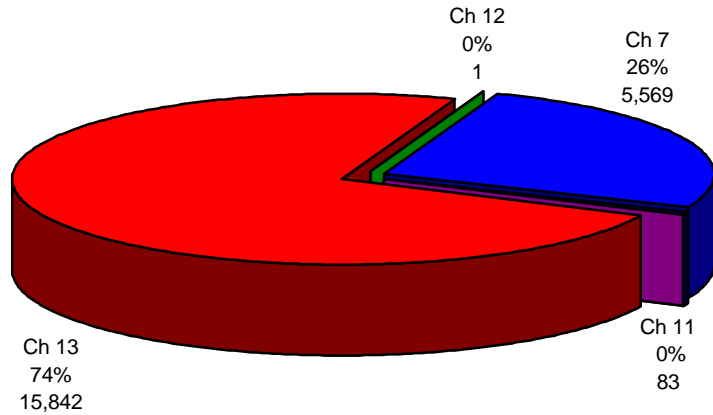

**United States Bankruptcy Court  
Western District of Tennessee**

**United States Bankruptcy Court  
Western District of Tennessee**

**Bankruptcy Case Filings  
January 1, 2000 thru December 31, 2000**

**Bankruptcy Case Filings  
January 1, 1999 thru December 31, 1999**

**Bankruptcy Case Filings  
January 1, 1998 thru December 31, 1998**

**Bankruptcy Case Filings  
January 1, 1997 thru December 31, 1997**

## United States Bankruptcy Court Western District of Tennessee

**NOTE:** Calendar Year consists of January 1, 2000 thru December 31, 2000, etc.