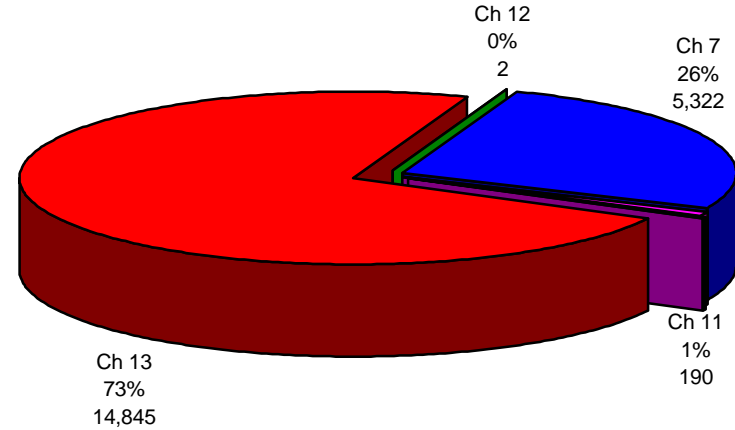

**United States Bankruptcy Court  
Western District of Tennessee**

**United States Bankruptcy Court  
Western District of Tennessee**

**Bankruptcy Case Filings  
January 1, 2000 thru December 31, 2000**

**Bankruptcy Case Filings  
January 1, 1999 thru December 31, 1999**

**Bankruptcy Case Filings  
January 1, 1998 thru December 31, 1998**

**Bankruptcy Case Filings  
January 1, 1997 thru December 31, 1997**

## United States Bankruptcy Court Western District of Tennessee

**NOTE:** Calendar Year consists of January 1, 2000 thru December 31, 2000, etc.