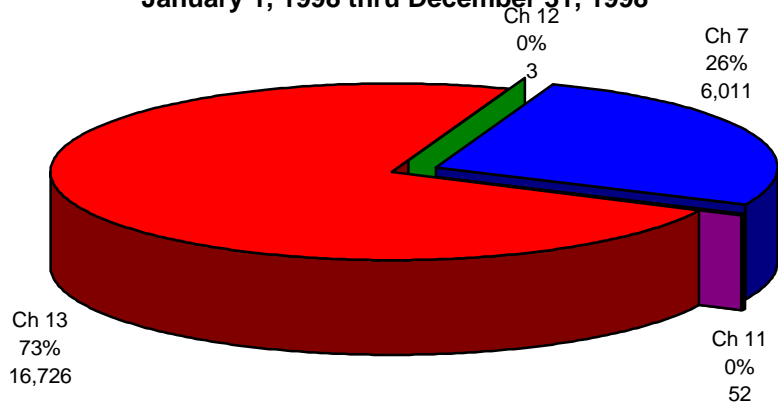

**United States Bankruptcy Court  
Western District of Tennessee**

**United States Bankruptcy Court  
Western District of Tennessee**

**Bankruptcy Case Filings  
January 1, 2000 thru December 31, 2000**

**Bankruptcy Case Filings  
January 1, 1999 thru December 31, 1999**

**Bankruptcy Case Filings  
January 1, 1998 thru December 31, 1998**

**Bankruptcy Case Filings  
January 1, 1997 thru December 31, 1997**

## United States Bankruptcy Court Western District of Tennessee

**NOTE:** Calendar Year consists of January 1, 2000 thru December 31, 2000, etc.