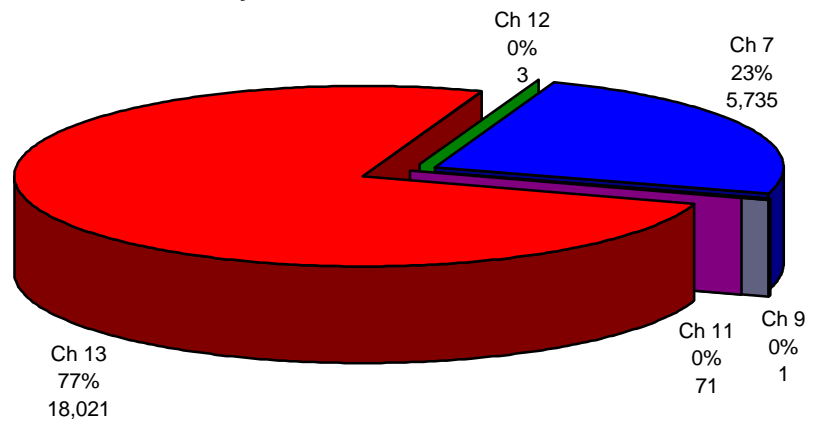

**United States Bankruptcy Court  
Western District of Tennessee**

**United States Bankruptcy Court  
Western District of Tennessee**

**Bankruptcy Case Filings  
January 1, 2000 thru December 31, 2000**

**Bankruptcy Case Filings  
January 1, 1999 thru December 31, 1999**

**Bankruptcy Case Filings  
January 1, 1998 thru December 31, 1998**

**Bankruptcy Case Filings  
January 1, 1997 thru December 31, 1997**

## United States Bankruptcy Court Western District of Tennessee

**NOTE:** Calendar Year consists of January 1, 2000 thru December 31, 2000, etc.