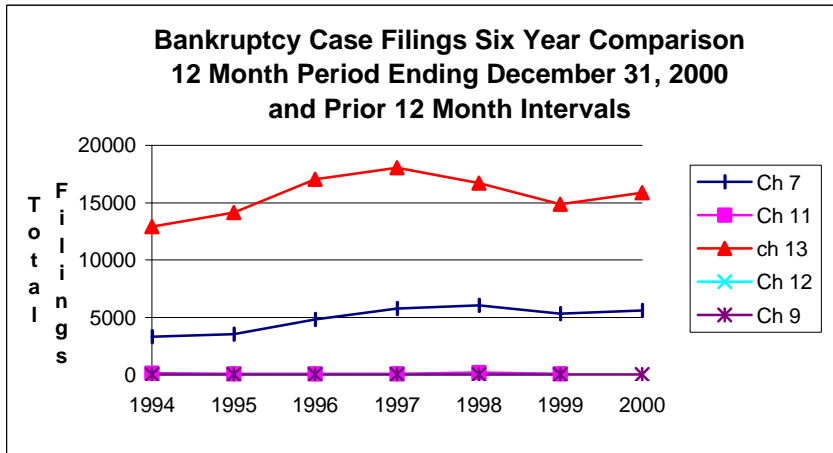

**Bankruptcy Case Filings  
January 1, 1999 thru December 31, 1999**

**Bankruptcy Case Filings  
January 1, 1998 thru December 31, 1998**

**Bankruptcy Case Filings  
January 1, 1997 thru December 31, 1997**

## United States Bankruptcy Court Western District of Tennessee

**NOTE:** Calendar Year consists of January 1, 2000 thru December 31, 2000, etc.