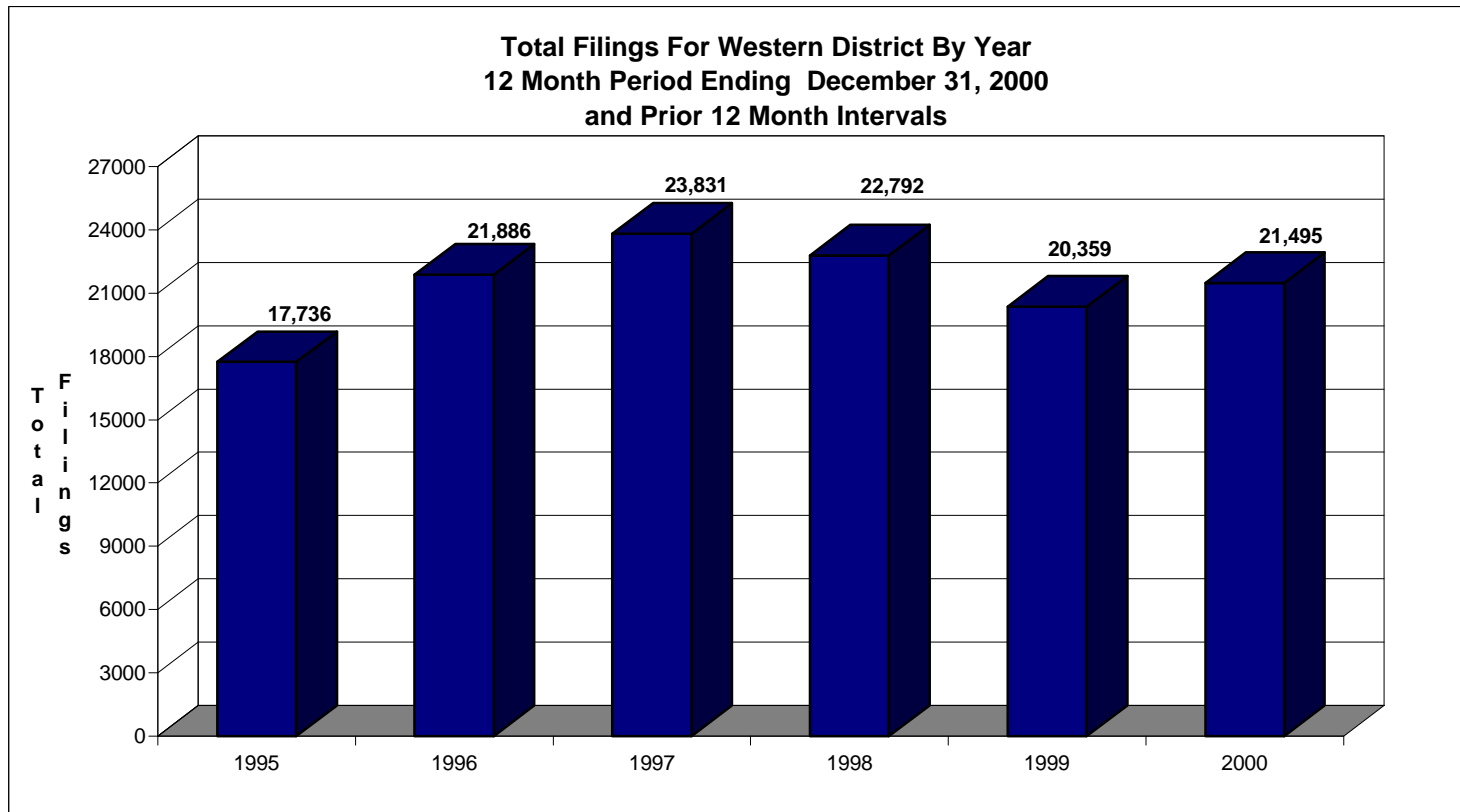

**United States Bankruptcy Court  
Western District of Tennessee**

**United States Bankruptcy Court  
Western District of Tennessee**

**Bankruptcy Case Filings  
January 1, 2000 thru December 31, 2000**

**Bankruptcy Case Filings  
January 1, 1999 thru December 31, 1999**

**Bankruptcy Case Filings  
January 1, 1998 thru December 31, 1998**

**Bankruptcy Case Filings  
January 1, 1997 thru December 31, 1997**

## United States Bankruptcy Court Western District of Tennessee

**NOTE:** Calendar Year consists of January 1, 2000 thru December 31, 2000, etc.