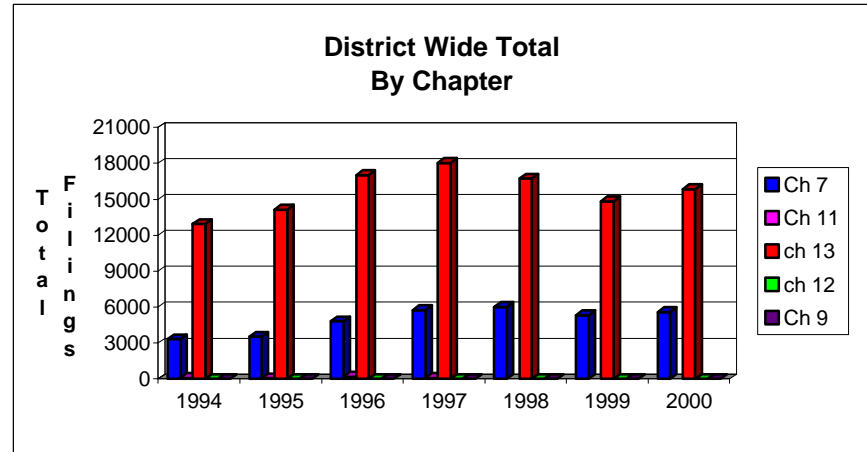

**United States Bankruptcy Court  
Western District of Tennessee**

**United States Bankruptcy Court  
Western District of Tennessee**

**Bankruptcy Case Filings  
January 1, 2000 thru December 31, 2000**

**Bankruptcy Case Filings  
January 1, 1999 thru December 31, 1999**

**Bankruptcy Case Filings  
January 1, 1998 thru December 31, 1998**

**Bankruptcy Case Filings  
January 1, 1997 thru December 31, 1997**

## United States Bankruptcy Court Western District of Tennessee

**NOTE:** Calendar Year consists of January 1, 2000 thru December 31, 2000, etc.