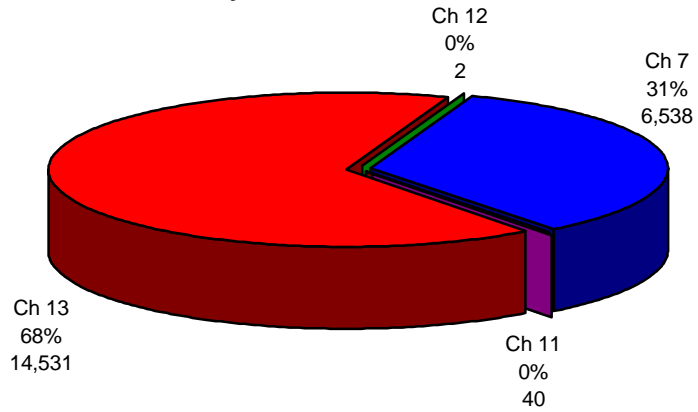

**United States Bankruptcy Court
Western District of Tennessee**

**Total Closings For Western District By Year
12 Month Period Ending December 31, 2000
and Prior 12 Month Intervals**

**United States Bankruptcy Court
Western District of Tennessee**

**Bankruptcy Case Closings
January 1, 2000 - December 31, 2000**

**Bankruptcy Case Closings
January 1, 1999 - December 31, 1999**

**Bankruptcy Case Closings
January 1, 1998 - December 31, 1998**

**Bankruptcy Case Closings
January 1, 1997 - December 31, 1997**

United States Bankruptcy Court Western District of Tennessee

NOTE: Calendar Year consists of January 1, 2000 thru December 31, 2000, etc.