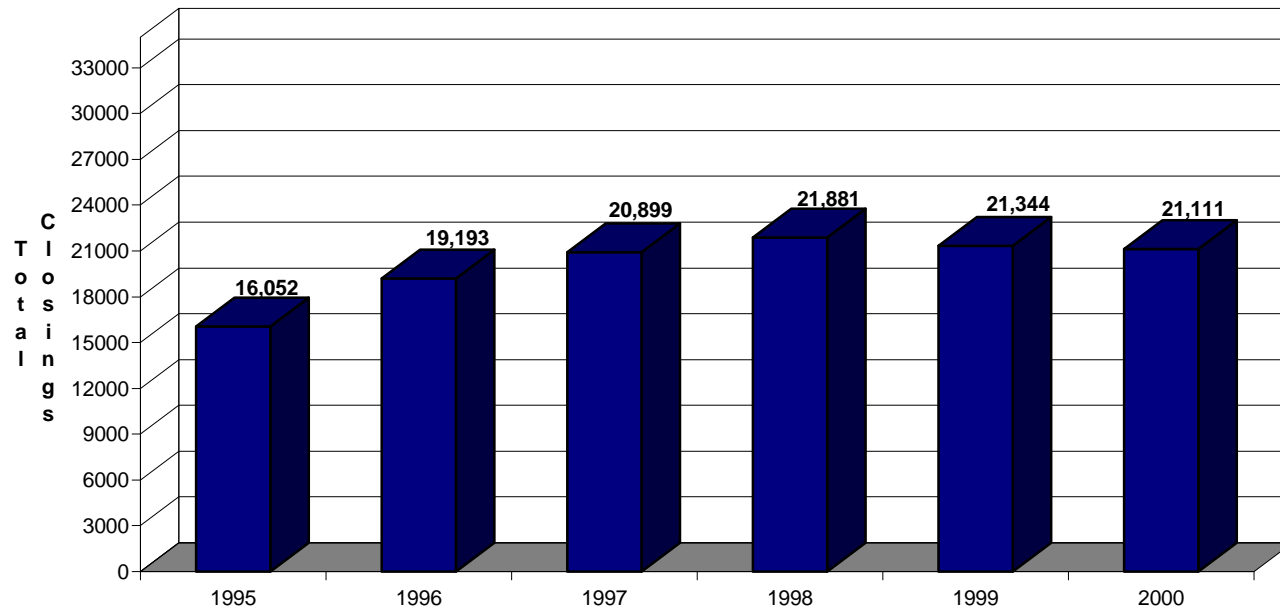

**United States Bankruptcy Court
Western District of Tennessee**

**Total Closings For Western District By Year
12 Month Period Ending December 31, 2000
and Prior 12 Month Intervals**

**United States Bankruptcy Court
Western District of Tennessee**

**Bankruptcy Case Closings
January 1, 2000 - December 31, 2000**

**Bankruptcy Case Closings
January 1, 1999 - December 31, 1999**

**Bankruptcy Case Closings
January 1, 1998 - December 31, 1998**

**Bankruptcy Case Closings
January 1, 1997 - December 31, 1997**

United States Bankruptcy Court Western District of Tennessee

NOTE: Calendar Year consists of January 1, 2000 thru December 31, 2000, etc.