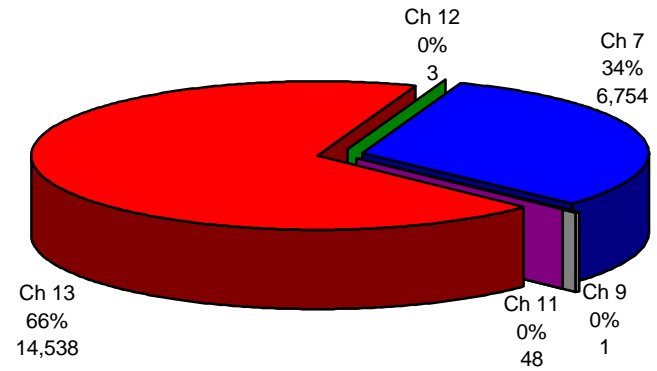

**United States Bankruptcy Court
Western District of Tennessee**

**Total Closings For Western District By Year
12 Month Period Ending December 31, 2000
and Prior 12 Month Intervals**

**United States Bankruptcy Court
Western District of Tennessee**

**Bankruptcy Case Closings
January 1, 2000 - December 31, 2000**

**Bankruptcy Case Closings
January 1, 1999 - December 31, 1999**

**Bankruptcy Case Closings
January 1, 1998 - December 31, 1998**

**Bankruptcy Case Closings
January 1, 1997 - December 31, 1997**

United States Bankruptcy Court Western District of Tennessee

NOTE: Calendar Year consists of January 1, 2000 thru December 31, 2000, etc.