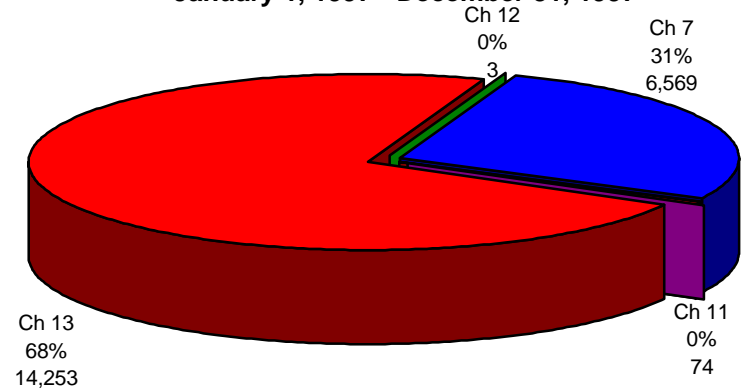

**United States Bankruptcy Court
Western District of Tennessee**

**Total Closings For Western District By Year
12 Month Period Ending December 31, 2000
and Prior 12 Month Intervals**

**United States Bankruptcy Court
Western District of Tennessee**

**Bankruptcy Case Closings
January 1, 2000 - December 31, 2000**

**Bankruptcy Case Closings
January 1, 1999 - December 31, 1999**

**Bankruptcy Case Closings
January 1, 1998 - December 31, 1998**

**Bankruptcy Case Closings
January 1, 1997 - December 31, 1997**

United States Bankruptcy Court Western District of Tennessee

NOTE: Calendar Year consists of January 1, 2000 thru December 31, 2000, etc.