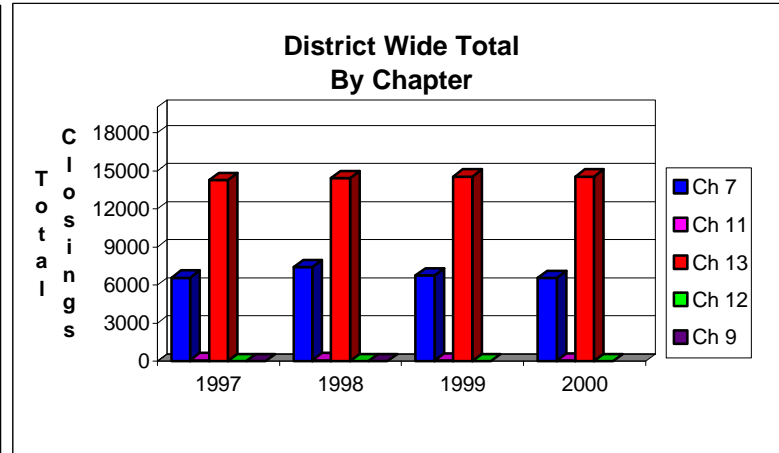

**United States Bankruptcy Court
Western District of Tennessee**

**Total Closings For Western District By Year
12 Month Period Ending December 31, 2000
and Prior 12 Month Intervals**

**United States Bankruptcy Court
Western District of Tennessee**

**Bankruptcy Case Closings
January 1, 2000 - December 31, 2000**

**Bankruptcy Case Closings
January 1, 1999 - December 31, 1999**

**Bankruptcy Case Closings
January 1, 1998 - December 31, 1998**

**Bankruptcy Case Closings
January 1, 1997 - December 31, 1997**

United States Bankruptcy Court Western District of Tennessee

NOTE: Calendar Year consists of January 1, 2000 thru December 31, 2000, etc.