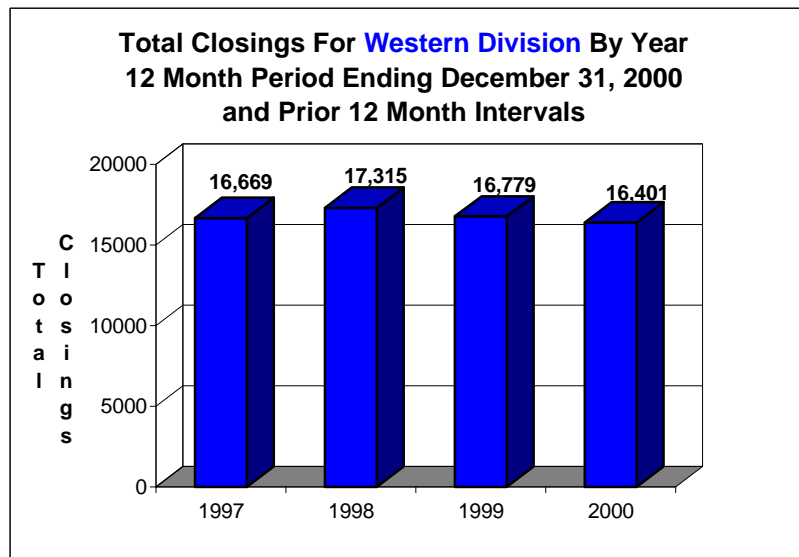

**United States Bankruptcy Court
Western District of Tennessee**

**Total Closings For Western District By Year
12 Month Period Ending December 31, 2000
and Prior 12 Month Intervals**

**United States Bankruptcy Court
Western District of Tennessee**

**Bankruptcy Case Closings
January 1, 2000 - December 31, 2000**

**Bankruptcy Case Closings
January 1, 1999 - December 31, 1999**

**Bankruptcy Case Closings
January 1, 1998 - December 31, 1998**

**Bankruptcy Case Closings
January 1, 1997 - December 31, 1997**

United States Bankruptcy Court Western District of Tennessee

NOTE: Calendar Year consists of January 1, 2000 thru December 31, 2000, etc.