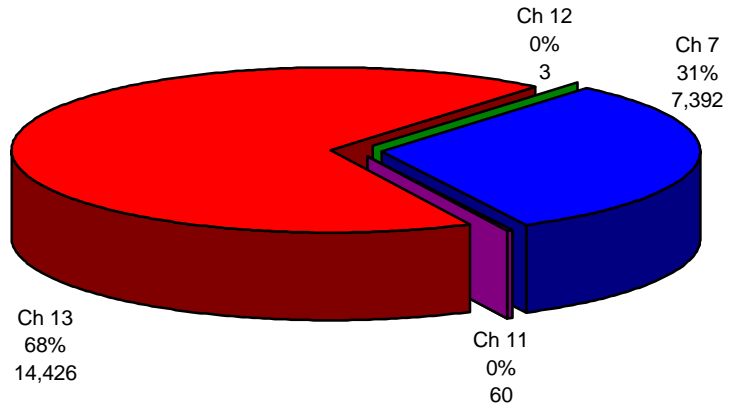

**United States Bankruptcy Court
Western District of Tennessee**

**Total Closings For Western District By Year
12 Month Period Ending December 31, 2000
and Prior 12 Month Intervals**

**United States Bankruptcy Court
Western District of Tennessee**

**Bankruptcy Case Closings
January 1, 2000 - December 31, 2000**

**Bankruptcy Case Closings
January 1, 1999 - December 31, 1999**

**Bankruptcy Case Closings
January 1, 1998 - December 31, 1998**

**Bankruptcy Case Closings
January 1, 1997 - December 31, 1997**

United States Bankruptcy Court Western District of Tennessee

NOTE: Calendar Year consists of January 1, 2000 thru December 31, 2000, etc.