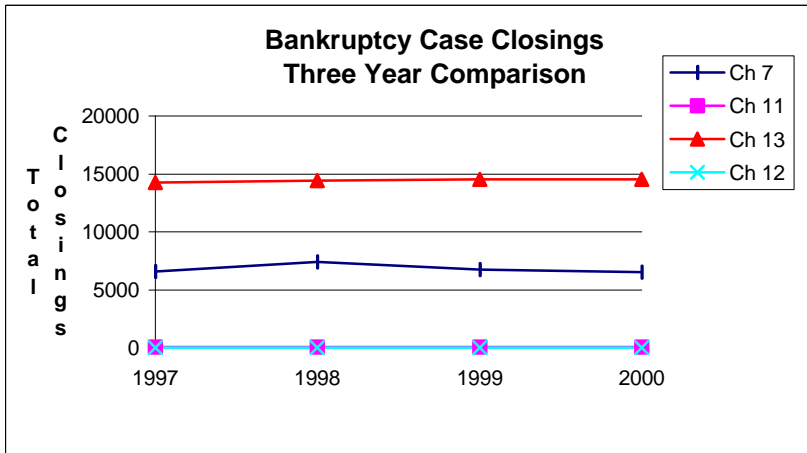

**United States Bankruptcy Court
Western District of Tennessee**

**Total Closings For Western District By Year
12 Month Period Ending December 31, 2000
and Prior 12 Month Intervals**

**United States Bankruptcy Court
Western District of Tennessee**

**Bankruptcy Case Closings
January 1, 2000 - December 31, 2000**

**Bankruptcy Case Closings
January 1, 1999 - December 31, 1999**

**Bankruptcy Case Closings
January 1, 1998 - December 31, 1998**

**Bankruptcy Case Closings
January 1, 1997 - December 31, 1997**

United States Bankruptcy Court Western District of Tennessee

NOTE: Calendar Year consists of January 1, 2000 thru December 31, 2000, etc.