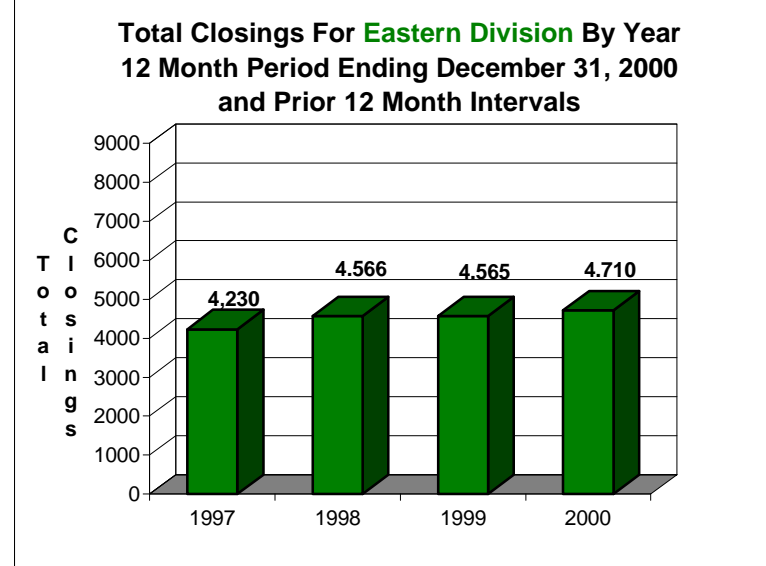

**United States Bankruptcy Court
Western District of Tennessee**

**Total Closings For Western District By Year
12 Month Period Ending December 31, 2000
and Prior 12 Month Intervals**

**United States Bankruptcy Court
Western District of Tennessee**

**Bankruptcy Case Closings
January 1, 2000 - December 31, 2000**

**Bankruptcy Case Closings
January 1, 1999 - December 31, 1999**

**Bankruptcy Case Closings
January 1, 1998 - December 31, 1998**

**Bankruptcy Case Closings
January 1, 1997 - December 31, 1997**

United States Bankruptcy Court Western District of Tennessee

NOTE: Calendar Year consists of January 1, 2000 thru December 31, 2000, etc.